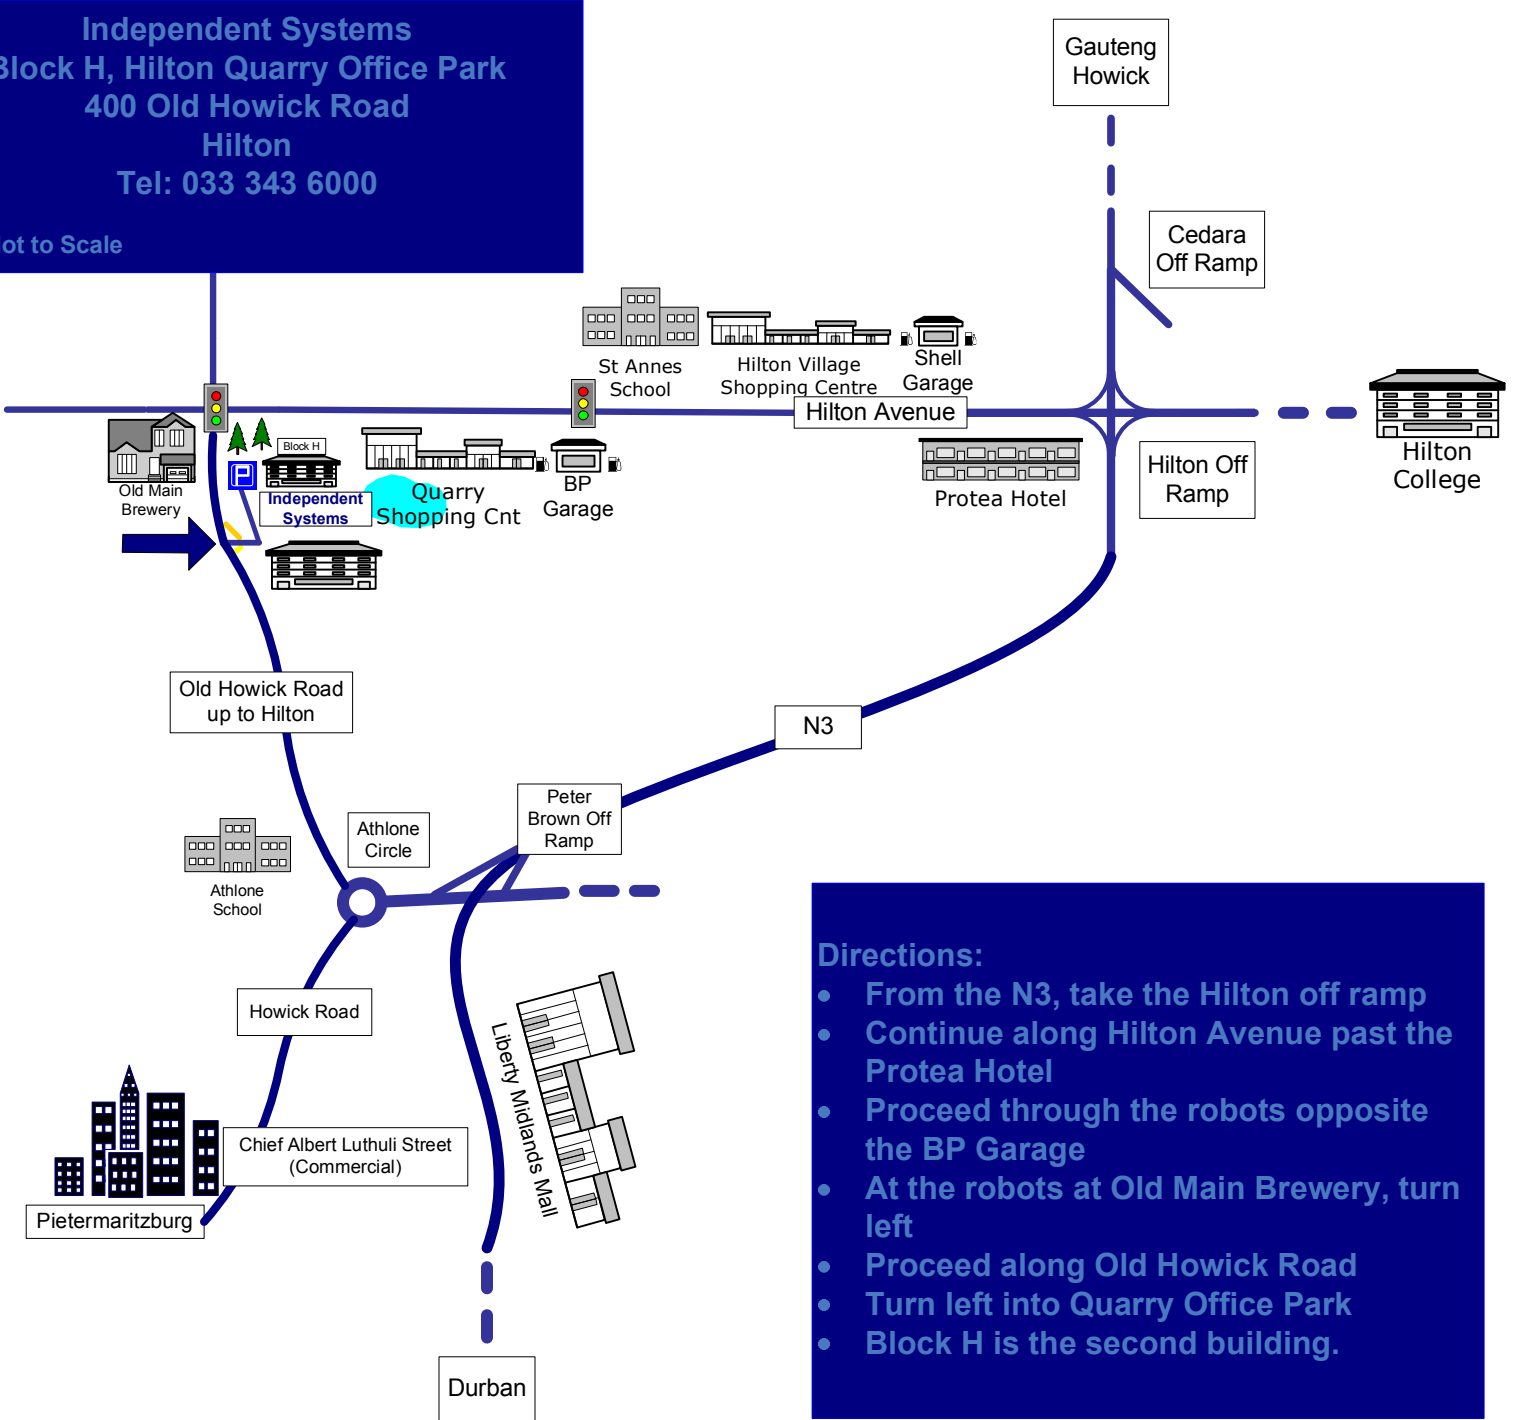

Independent Systems
Block H, Hilton Quarry Office Park
400 Old Howick Road
Hilton
Tel: 033 343 6000

Note: Not to Scale

Directions:

- From the N3, take the Hilton off ramp
- Continue along Hilton Avenue past the Protea Hotel
- Proceed through the robots opposite the BP Garage
- At the robots at Old Main Brewery, turn left
- Proceed along Old Howick Road
- Turn left into Quarry Office Park
- Block H is the second building.